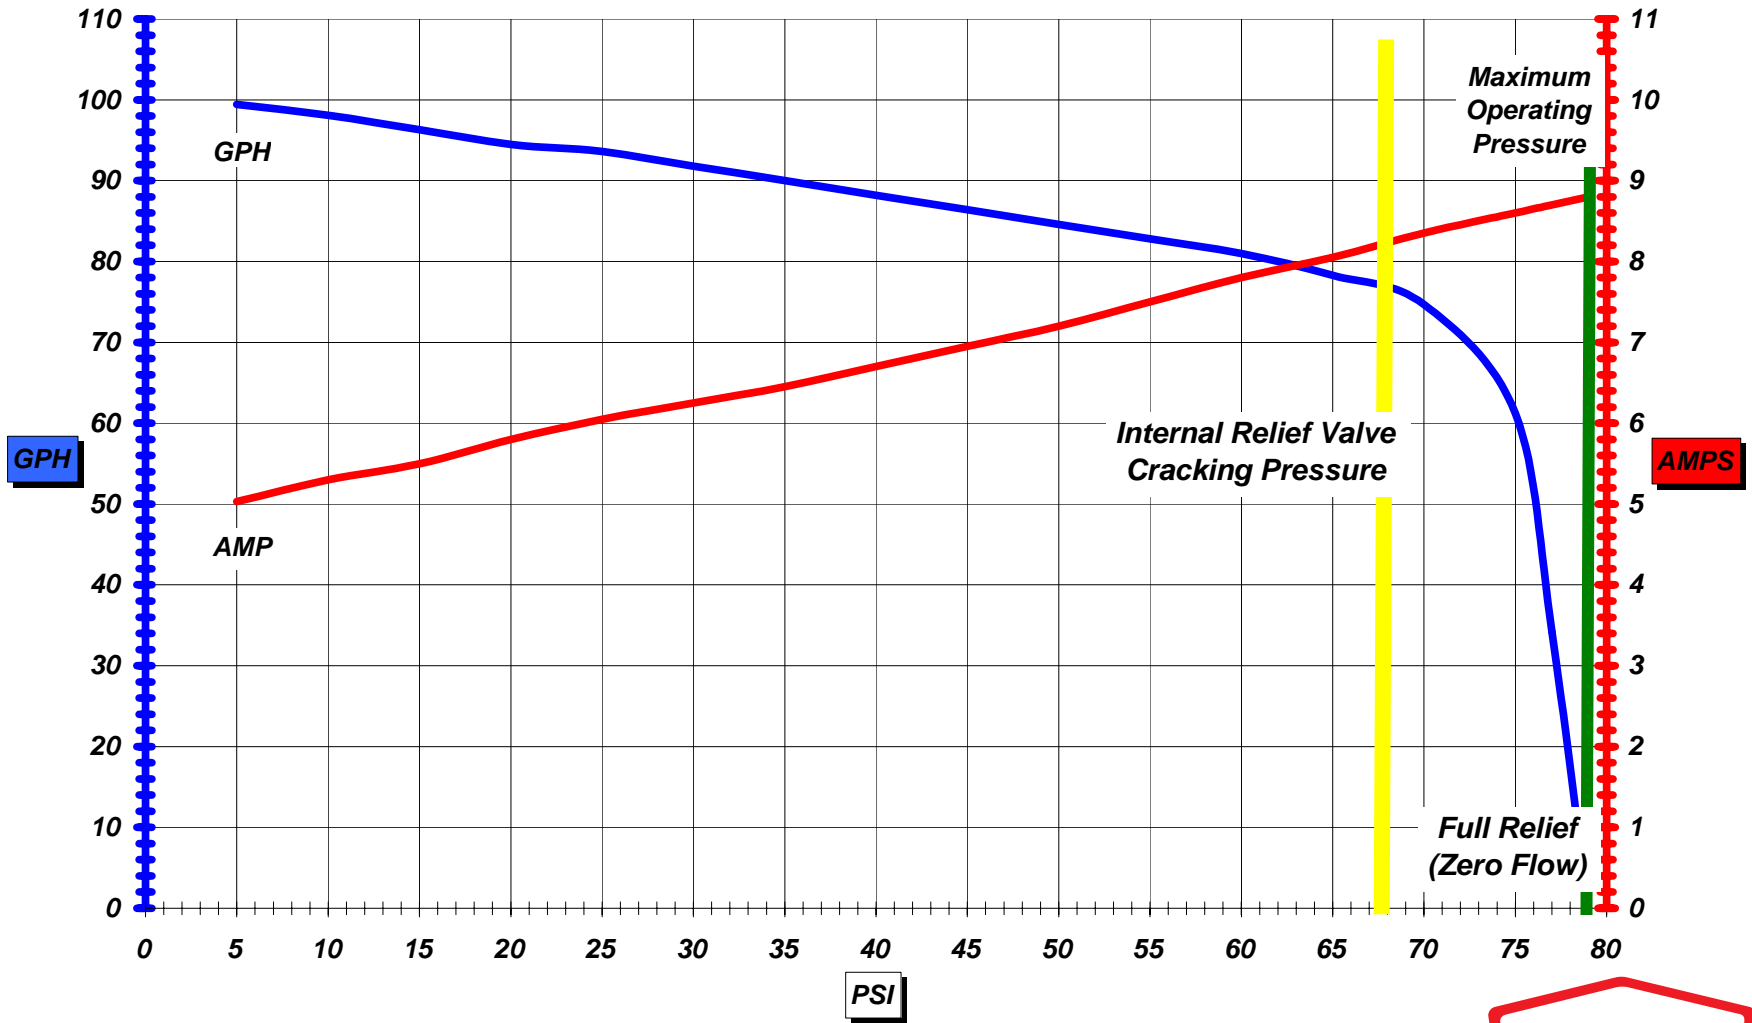

A2007-A @ 14 VDC ON GASOLINE

Each Weldon Pump is shipped with a unique serial number and performance chart