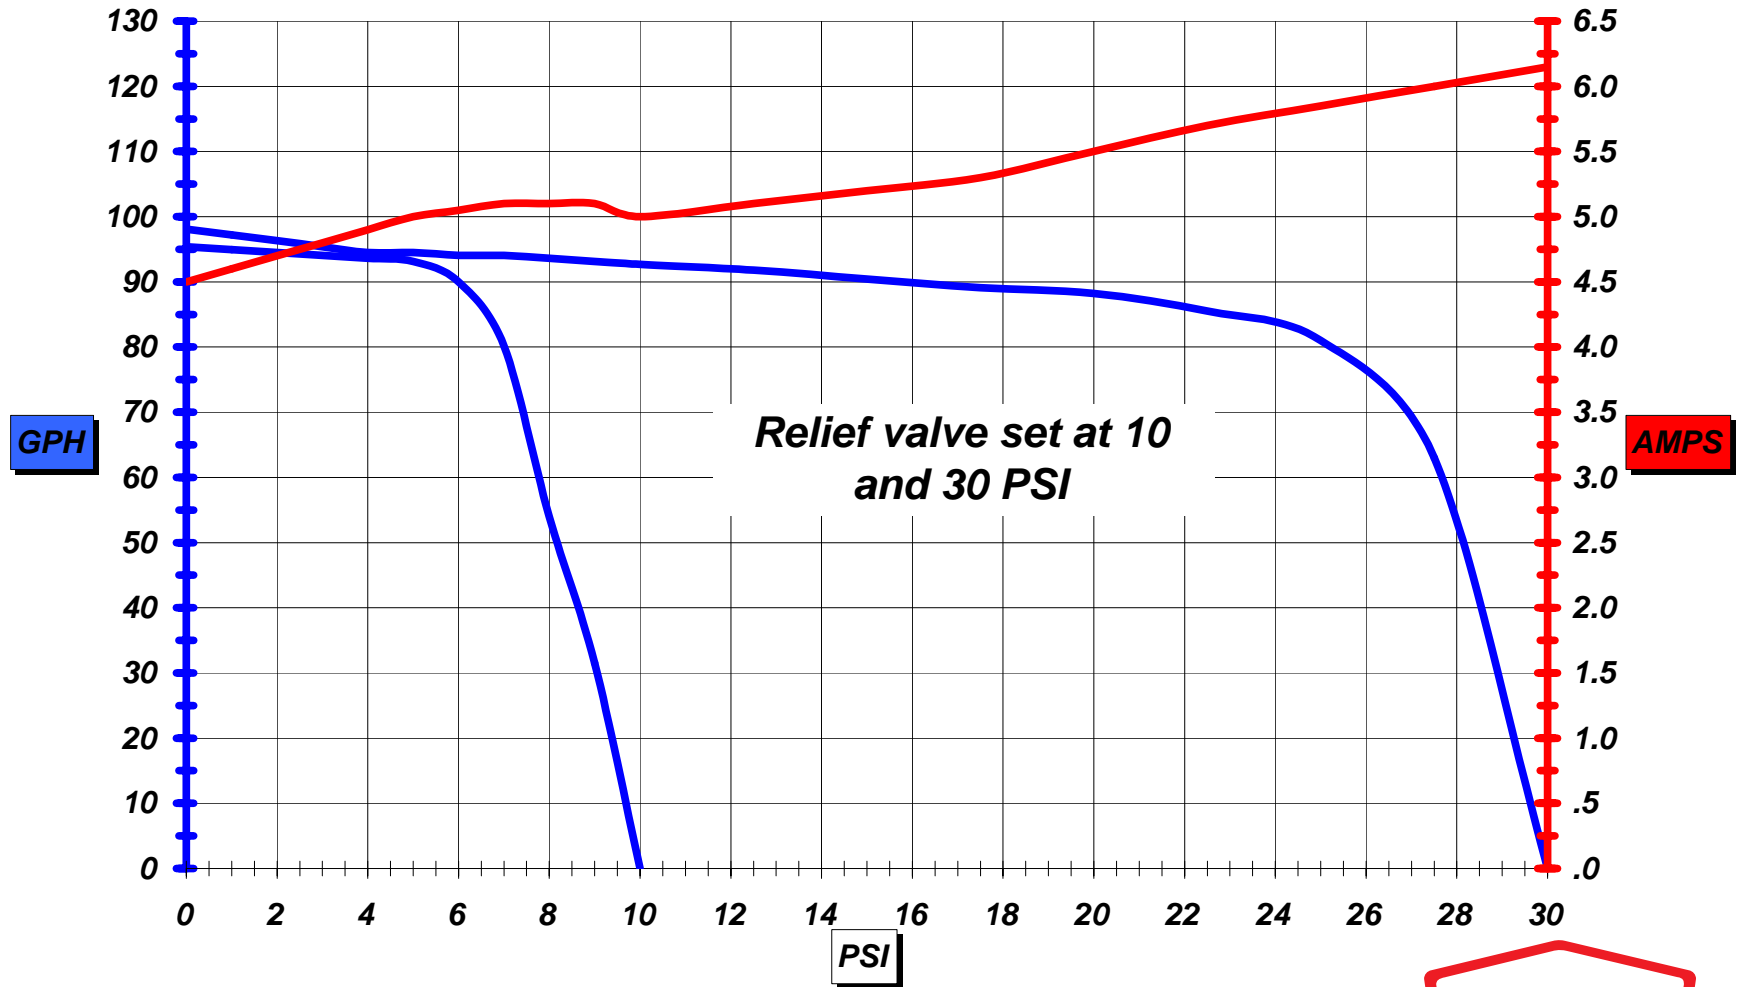

# A2011-A @ 14 VDC ON GASOLINE

Each Weldon Pump is shipped with a unique serial number and performance chart