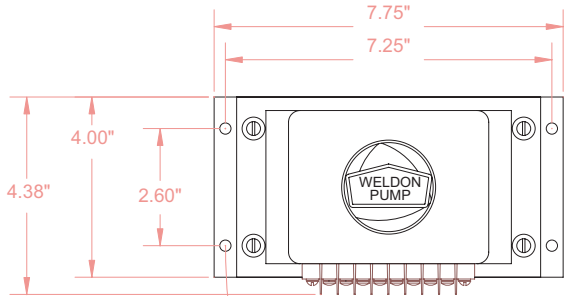

# 14000 Controller

(4X) USE #10 FASTENERS THROUGH  
1/4" THICK MOUNTING FLANGE